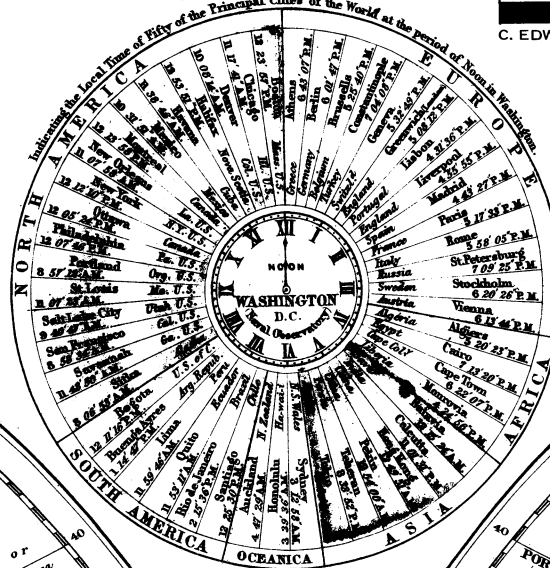

WESTERN HEMISPHERE

EASTERN HEMISPHERE

TIME DIAGRAM

Entered according to Act of Congress, in the year 1873, by F. A. Gray & Son, in the Office of the Librarian of Congress at Washington.